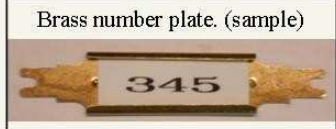

Payment methods:
Cashiers check preferred. Personal check or PayPal.

Total

RETURN THIS FORM TO:
Tony Faine
3102 2nd Ave SW
Cedar Rapids, IA 52404
anthonyfaine@yahoo.com
319-491-4901