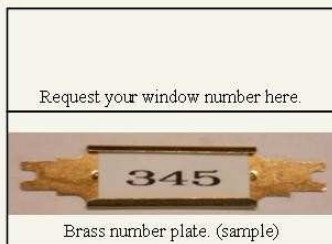

Your choice of Door. \$65.00 each. Includes S&H.

	Quantity		Total
1920 Circa - Eagle - Bronze From Lourdes Hall 3-5/8" X 5"	<input type="text"/>	30 Available	<input type="text"/>
1906 Circa - U.S. - Bronze From Maria Hall 3-7/8" X 5-1/4"	<input type="text"/>	105 Available	<input type="text"/>
1906 Circa - Eagle - Brass From Lourdes Hall 3-5/8" X 5"	<input type="text"/>	36 Available	<input type="text"/>
Brass Number Plate \$5.00 each	<input type="text"/>		<input type="text"/>